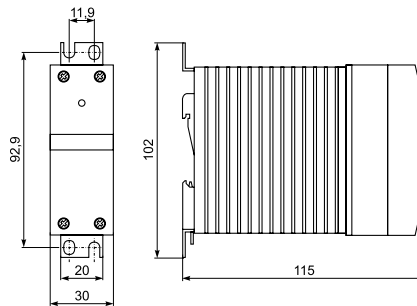

LUMEL S.A.  
ul. Sulechowska 1  
65-022 Zielona Góra  
POLAND  
[WWW.LUMEL.COM.PL](http://WWW.LUMEL.COM.PL)

CONNECTION DIAGRAMS

LU001 JDA 244000 (LH000-0981-400-012)

LOAD CAPACITY CHARACTERISTIC

LU DIN 30D 244000 (LH000-0981-400-005)

LOAD CAPACITY CHARACTERISTIC

LU012 SJDA 485000 (LH000-0981-400-010)

LOAD CAPACITY CHARACTERISTIC

Carry out electrical connections using

- wires of following cross-sections:
- control circuit: 0.5... 2.5 mm<sup>2</sup>
- load circuit: 6... 16 mm<sup>2</sup>