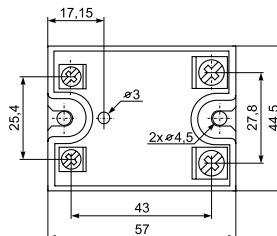

LUMEL S.A.  
ul. Sulechowska 1  
65-022 Zielona Góra  
POLAND  
[WWW.LUMEL.COM.PL](http://WWW.LUMEL.COM.PL)

CONNECTION DIAGRAMS

LU001 JDA 244000 (LH000-0981-400-012)

LOAD CAPACITY CHARACTERISTIC

LU DIN 30D 244000 (LH000-0981-400-005)

LOAD CAPACITY CHARACTERISTIC

LU012 SJDA 485000 (LH000-0981-400-010)

LOAD CAPACITY CHARACTERISTIC

Carry out electrical connections using

- wires of following cross-sections:
- control circuit: 0.5... 2.5 mm<sup>2</sup>
- load circuit: 6... 16 mm<sup>2</sup>