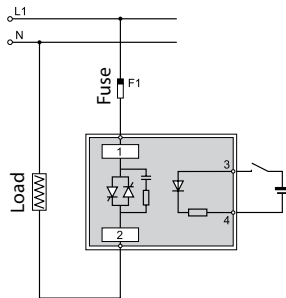

LUMEL S.A.  
ul. Sulechowska 1  
65-022 Zielona Góra  
POLAND  
[WWW.LUMEL.COM.PL](http://WWW.LUMEL.COM.PL)

CONNECTION DIAGRAMS

LU001 JDA 244000 (LH000-0981-400-012)

LOAD CAPACITY CHARACTERISTIC

LU DIN 30D 244000 (LH000-0981-400-005)

LOAD CAPACITY CHARACTERISTIC

LU012 SJDA 485000 (LH000-0981-400-010)

LOAD CAPACITY CHARACTERISTIC

Carry out electrical connections using

- wires of following cross-sections:
- control circuit: 0.5... 2.5 mm<sup>2</sup>
- load circuit: 6... 16 mm<sup>2</sup>