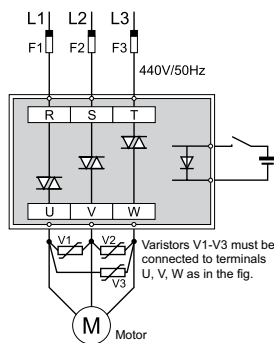

LUMEL S.A.  
ul. Sulechowska 1  
65-022 Zielona Góra  
POLAND  
[WWW.LUMEL.COM.PL](http://WWW.LUMEL.COM.PL)

CONNECTION DIAGRAMS

LU001 JDA 244000 (LH000-0981-400-012)

LOAD CAPACITY CHARACTERISTIC

LU DIN 30D 244000 (LH000-0981-400-005)

LOAD CAPACITY CHARACTERISTIC

LU012 SJDA 485000 (LH000-0981-400-010)

LOAD CAPACITY CHARACTERISTIC

Carry out electrical connections using

- wires of following cross-sections:
- control circuit: 0.5... 2.5 mm<sup>2</sup>
- load circuit: 6... 16 mm<sup>2</sup>