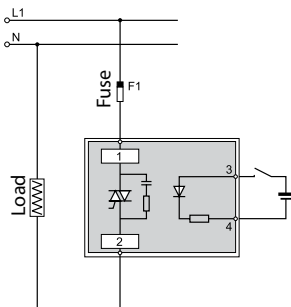

LUMEL S.A.  
ul. Sulechowska 1  
65-022 Zielona Góra  
POLAND  
[WWW.LUMEL.COM.PL](http://WWW.LUMEL.COM.PL)

CONNECTION DIAGRAMS

LU001 JDA 244000 (LH000-0981-400-012)

LOAD CAPACITY CHARACTERISTIC

LU DIN 30D 244000 (LH000-0981-400-005)

LOAD CAPACITY CHARACTERISTIC

LU012 SJDA 485000 (LH000-0981-400-010)

LOAD CAPACITY CHARACTERISTIC

Carry out electrical connections using

- wires of following cross-sections:
- control circuit: 0.5... 2.5 mm<sup>2</sup>
- load circuit: 6... 16 mm<sup>2</sup>