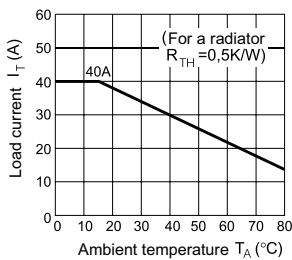

CONNECTION DIAGRAMS

LU001 JDA 244000 (LH000-0981-400-012)

LOAD CAPACITY CHARACTERISTIC