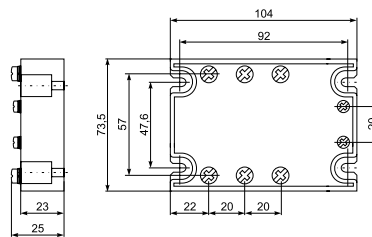

LUMEL S.A.  
ul. Sulechowska 1  
65-022 Zielona Góra  
POLAND  
[WWW.LUMEL.COM.PL](http://WWW.LUMEL.COM.PL)

CONNECTION DIAGRAMS

LU001 JDA 244000 (LH000-0981-400-012)

LOAD CAPACITY CHARACTERISTIC

LU DIN 30D 244000 (LH000-0981-400-005)

LOAD CAPACITY CHARACTERISTIC

LU012 SJDA 485000 (LH000-0981-400-010)

LOAD CAPACITY CHARACTERISTIC

Carry out electrical connections using

- wires of following cross-sections:
- control circuit: 0.5... 2.5 mm<sup>2</sup>
- load circuit: 6... 16 mm<sup>2</sup>