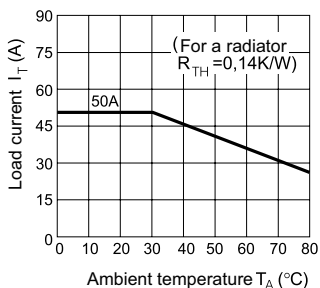

LU012 SJDA 485000 (LH000-0981-400-010)

LOAD CAPACITY CHARACTERISTIC

Carry out electrical connections using

- wires of following cross-sections:
- control circuit: 0.5... 2.5 mm²
- load circuit: 6... 16 mm²

For more information
about LUMEL's
products please visit
our website:
www.lumel.com.pl

Export department:
+48 68 45 75 139/276/386
Fax: +48 68 32 54 091
e-mail: export@lumel.com.pl

LUMEL S.A.
ul. Sulechowska 1
65-022 Zielona Góra
POLAND
WWW.LUMEL.COM.PL