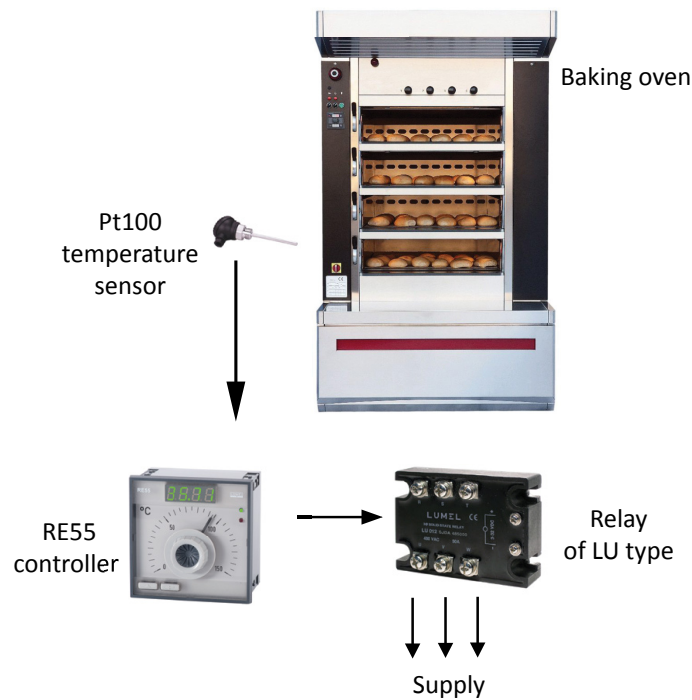

GALVANIC ISOLATION:

EXAMPLE OF APPLICATION

Temperature control in the baking oven.

INPUT

Input type	Range
Impulse input	0/3 .. 32 V d.c.

OUTPUTS

Type	Output type	Properties	Version code
LU001 JDA 244000	Contactless output	1-phase 40 A, 240 V	LH000-0981-400-012
LU DIN 30D 244000	Contactless output	1-phase 40 A with radiator, 240 V	LH000-0981-400-005
LU012 SJDA 485000	Contactless output	3-phase 3 x 50 A, 480 V	LH000-0981-400-010

RATED OPERATING CONDITIONS

Supply voltage	24...240 V a.c. 47 .. 63 Hz - LU001 and LU DIN	50 .. 480 V a.c. 47 .. 63 Hz - LU012
Temperature	operating: -30...25...80°C	

SAFETY AND COMPATIBILITY REQUIREMENTS

Electromagnetic compatibility	noise immunity	
	noise emissions	
Proof voltage	2500 V a.c.	
Application category	AC51 - LU001 and LU DIN	AC51, 52a, 53a - LU012

Export department:
+48 68 45 75 139/276/386
Fax: +48 68 32 54 091
e-mail: export@lumel.com.pl

LUMEL S.A.
ul. Sulechowska 1
65-022 Zielona Góra
POLAND
WWW.LUMEL.COM.PL